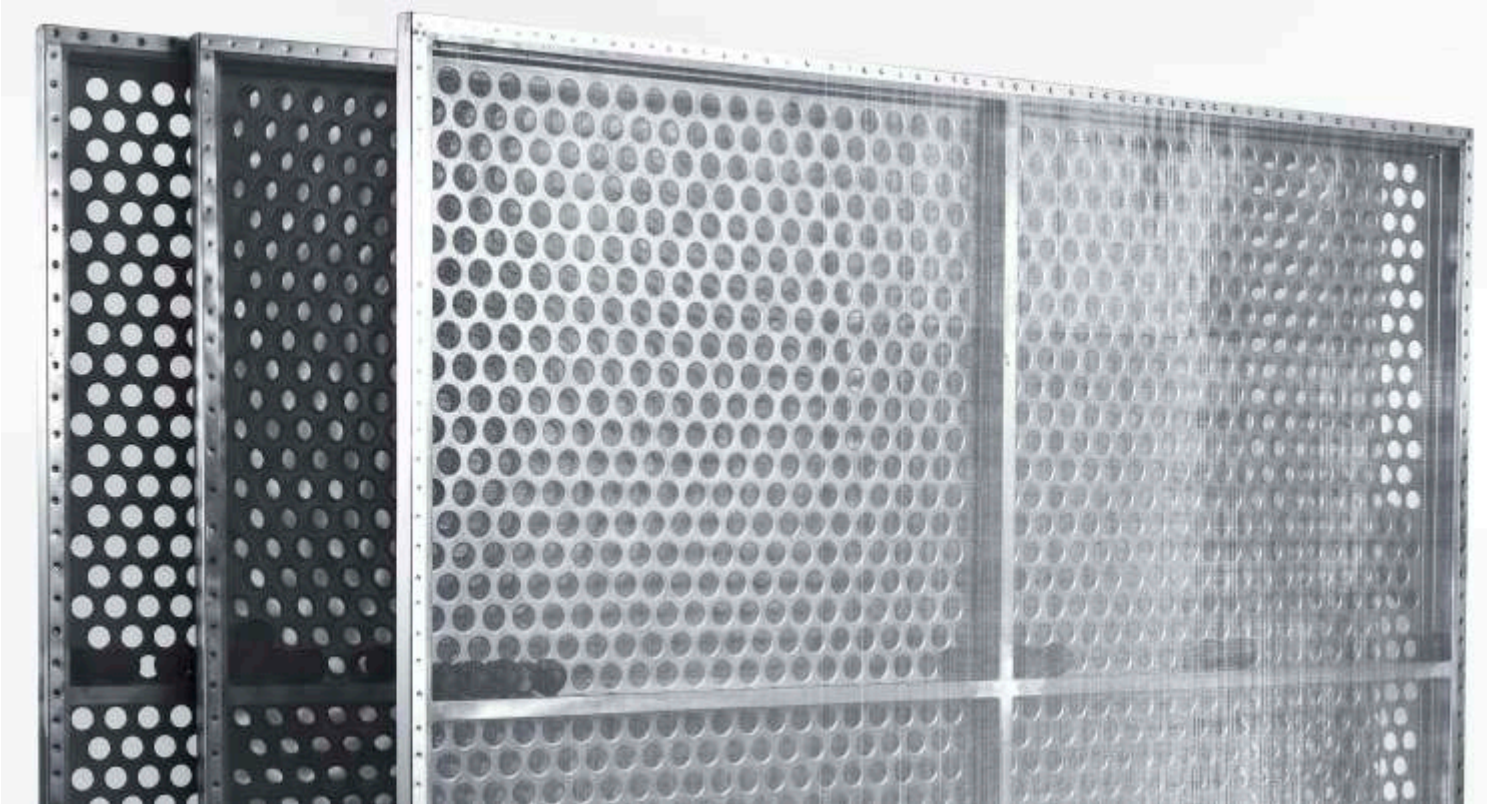

Oscillating screen frames for industrial sorters

PROGRESS SCREENS is a manufacturer of new
and regenerates used oscillating screens

- High open area ratio
- Reconditions and cleans
- No clogging

**Oscillating screen frames
are used in the production of:**

- ↘ Particle boards
- ↘ Laminate flooring panels
- ↘ MDF and OSB boards