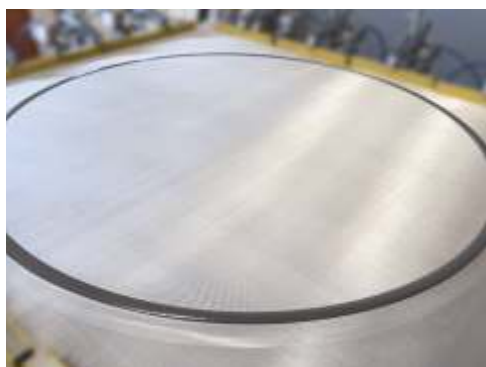

Production of Progress screen frames