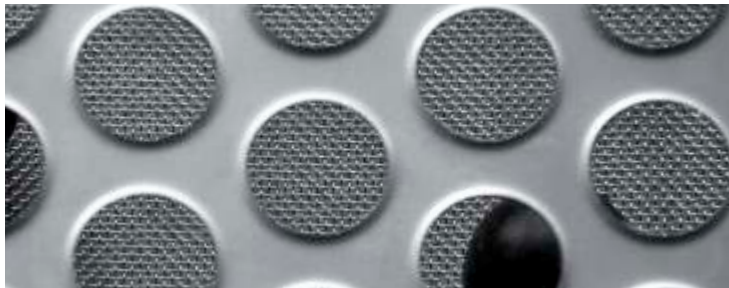

Perforated bottom layer

Standard technical parameters		
Dimensions	Mesh	Material
1184 x 1277 mm	from 0,2 mm	acid-resistant steel
1184 x 1495 mm	from 0,2 mm	acid-resistant steel
1184 x 1872 mm	from 0,2 mm	acid-resistant steel